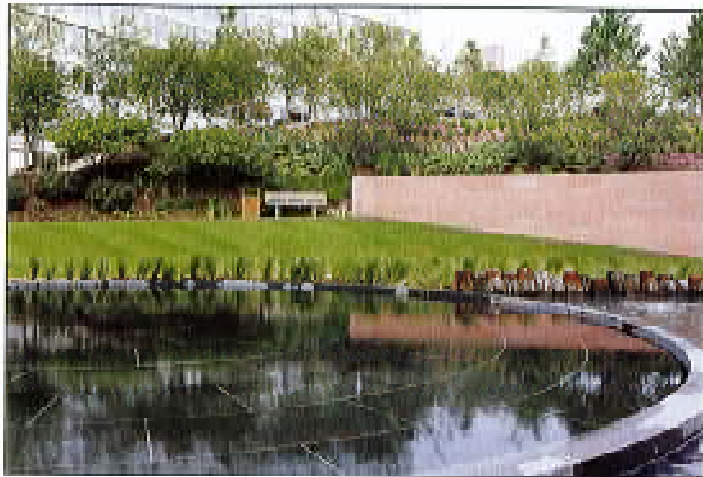

BALI National Landscape Awards 2008

British Association of
Landscape Industries

Arguably the grandest BALI awards in history and certainly the biggest and most well attended took place on Friday 14th November at the lovely 5-star Grosvenor House Hotel, London. The Great Hall floor was full with BALI members, industry professionals, and the press to celebrate and pay tribute to landscapers and garden designers who have demonstrated exceptionally high standards of professionalism and skill.

The full list of winners of the 2008 BALI National Landscape Awards, together with descriptions and photos of their winning schemes, is in the BALI Awards brochure, a copy of which is now with every BALI member and is also available online.

A much anticipated special award was the Employer of the Year award. With his JOHN O'CONNOR CONSULTANTS, Manchester were invited to win this award which recognises outstanding practice in all aspects of employment. The next generation of award winning Landscapers were also recognised at the awards, two teams of students from Chesham and Ulster College were honoured as joint winners of the 2008 West Midlands UK Landscape Gardening competition.

The most exciting and anticipated moment of the BALI awards is the announcement of the Grand Award winner. Every landscape scheme announced on a screen for the viewer to become Grand Award winner and with the standard of schemes at an all time high, the competition was tough. Wilbury Landscapes of Isle de Lige, Kent who have been BALI members for over 20 years won this most sought after Award for the excellently landscaped grounds of Chevening Park part of The Pinakote Street project in Liverpool City Centre (pictured).

Speaking about this win, Managing Director of Wilbury, John Molloy, said "Every industry needs a means of recognising a quality product. In the landscape world this mechanism has become the BALI Awards. Recognition of a high level of achievement, from across the industry, from a neutral individual is of great benefit. The increased profile of the Awards provides Wilbury's staff with an exciting opportunity and the benefits that help support the company."

The judging panel were enthralled by the level of our knowledge on the ground project and the attention to detail, a perfect example of the amazing work Wilbury Landscapes undertakes.

"The quality of planting materials and workmanship are second to none. Ground breaking developments for the company, it is a pleasure engineering all undertaken by the company has produced a superb scheme."

The concept architect team, Building Design Partnership and the Technical Architects, Applied Landscape Design were also present. Wilbury Landscapes also installed the site, which is now a great addition to Liverpool City Centre and winning 4 stars in 2008's European Capital of Culture.

BALI • Reader Enquiry: 102